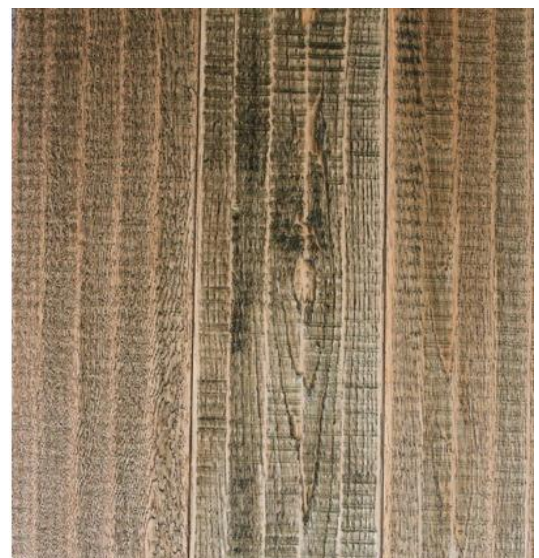

TIMBER FLOOR

Engineered Floor

Doussie
10 x 90 x 900

Elm-Shangrila (Handscrapped)
15 x 165 x 1210

Iroko
10 x 90 x 900

Oak (Sawtooth - Black)
15 x 125 x 910

Oak (Sawtooth - Cement)
15 x 125 x 910

Oak (Sawtooth - Green)
15 x 125 x 910

TIMBER FLOOR

Engineered Floor

Oak (Sawtooth - White)
15 x 125 x 910

Oak Handscrapped (Green)
15 x 127 x 910

Oak Handscrapped (Yellow)
15 x 127 x 910

Oak-White-Ask

Oak White Wash
12 x 90 x 910

Okan

Teak
10 x 90 x 900

TIMBER FLOOR

Solid Timber Floor

Bamboo Carbonized Horizontal

Bamboo Natural Horizontal

Bamboo_natural horizontal

Green Heart Low Gloss
18 x 125 x 910

Okan High Gloss
18 x 122 x 910