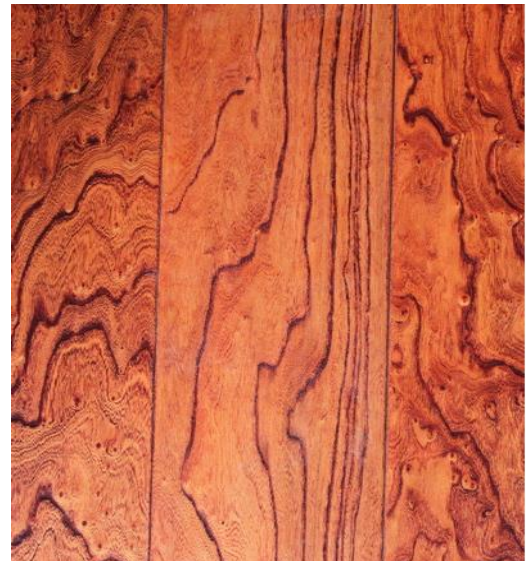

TIMBER FLOOR

Engineered Floor

Doussie
10 x 90 x 900

Elm-Shangrila (Handscrapped)
15 x 165 x 1210

Iroko
10 x 90 x 900

Oak (Sawtooth - Black)
15 x 125 x 910

Oak (Sawtooth - Cement)
15 x 125 x 910

Oak (Sawtooth - Green)
15 x 125 x 910

TIMBER FLOOR

Engineered Floor

Oak (Sawtooth - White)
15 x 125 x 910

Oak Handscrapped (Green)
15 x 127 x 910

Oak Handscrapped (Yellow)
15 x 127 x 910

Oak-White-Ask

Oak White Wash
12 x 90 x 910

Okan

Teak
10 x 90 x 900

TIMBER FLOOR

Solid Timber Floor

Bamboo Carbonized Horizontal

Bamboo Natural Horizontal

Bamboo_natural horizontal

Green Heart Low Gloss
18 x 125 x 910

Okan High Gloss
18 x 122 x 910